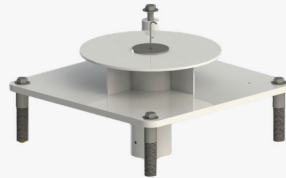

REVOLUTION

REVOLUTION SERIES

ITEM # F-702RLNA

U.S. Patent No. D507,769S

ABOUT

Thanks to its incredible diversity, The Revolution Pool Lift is making waves in the world of aquatics accessibility. From its 500 pound weight capacity to its adjustable seat pole and submersible 4-button handset, it's no wonder how this user-friendly lift got its name. While the whisper quiet 360 degree rotation guides you safely to and from the water, you can worry more about enjoying your day at the pool, and less about how you're going to get there.

ZSR-Nr. K 7514.14

NIF-Nr. 366 824

MWST-Nr. 567 970

Affordable recreation equipment for people of all abilities.

1.888.687.3552 | aquacreek.com | sales@aquacreek.com

REVOLUTION

APPLICATIONS

This lift works on in ground and some partially raised pools and spas. To see if this lift works with your pool, visit our website and download the application guide for this product, or contact our friendly sales team. This lift can be anchored to pool decks made of concrete. Choose the appropriate anchor system for your needs. Anchors sold separately.

Standard Anchor

Semi-Recessed Anchor

For access to CADs, Revit drawings and more visit our Partner Login page on our website and become an Aqua Creek partner.

OPTIONS / ACCESSORIES

- Anchoring options for concrete and paver applications
- Chest strap for additional upper body support
- Cover to protect your investment from the elements*
- Cycle attachment to convert your lift into an aquatic bike
- Headrest for additional support
- Pull out leg rest for additional wall clearances
- Rescue spine board option
- Sling seat option
- Solar charging station to conserve energy
- Transport cart for easy removal from pool side for storage**